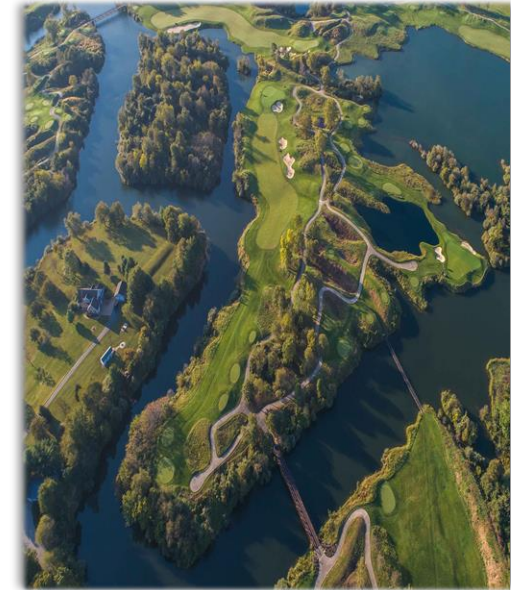

### Ballyhack Golf Club

Ballyhack is located on 370 acres in Virginia's Blue Ridge Mountains. Designed by Arthur George, Ballyhack ranks #7 best club in Virginia. Ballyhack features all bentgrass playing surfaces.

### Arborlinks

ArborLinks located in Nebraska City, Nebraska is an Arnold Palmer design. ArborLinks is ranked #9 best golf club in Nebraska. Located on 260 acres of Nebraska prairie, ArborLinks features all bentgrass playing surfaces.

### About Us

Victoria National is a Golf Digest #43 rated golf club in the country, and #83 in the world. Victoria National is a Tom Fazio completed design. Victoria National is in Newburgh, Indiana in southern Indiana. Victoria National is located less than 3 hours from St Louis, Nashville, Indianapolis, and Louisville. Victoria National is a large 18 hole golf property with 450 acres of lakes and native grasses. Victoria National has all L-93 bentgrass playing surfaces with bluegrass and fescue rough. Victoria National is home to the Korn Ferry Tour Championship hosted every year at the end of August.

### Victoria National Golf Club

4800 Roslin Road  
Newburgh, IN 47630

Overview of holes 4, 5, 17, 18 at Victoria National